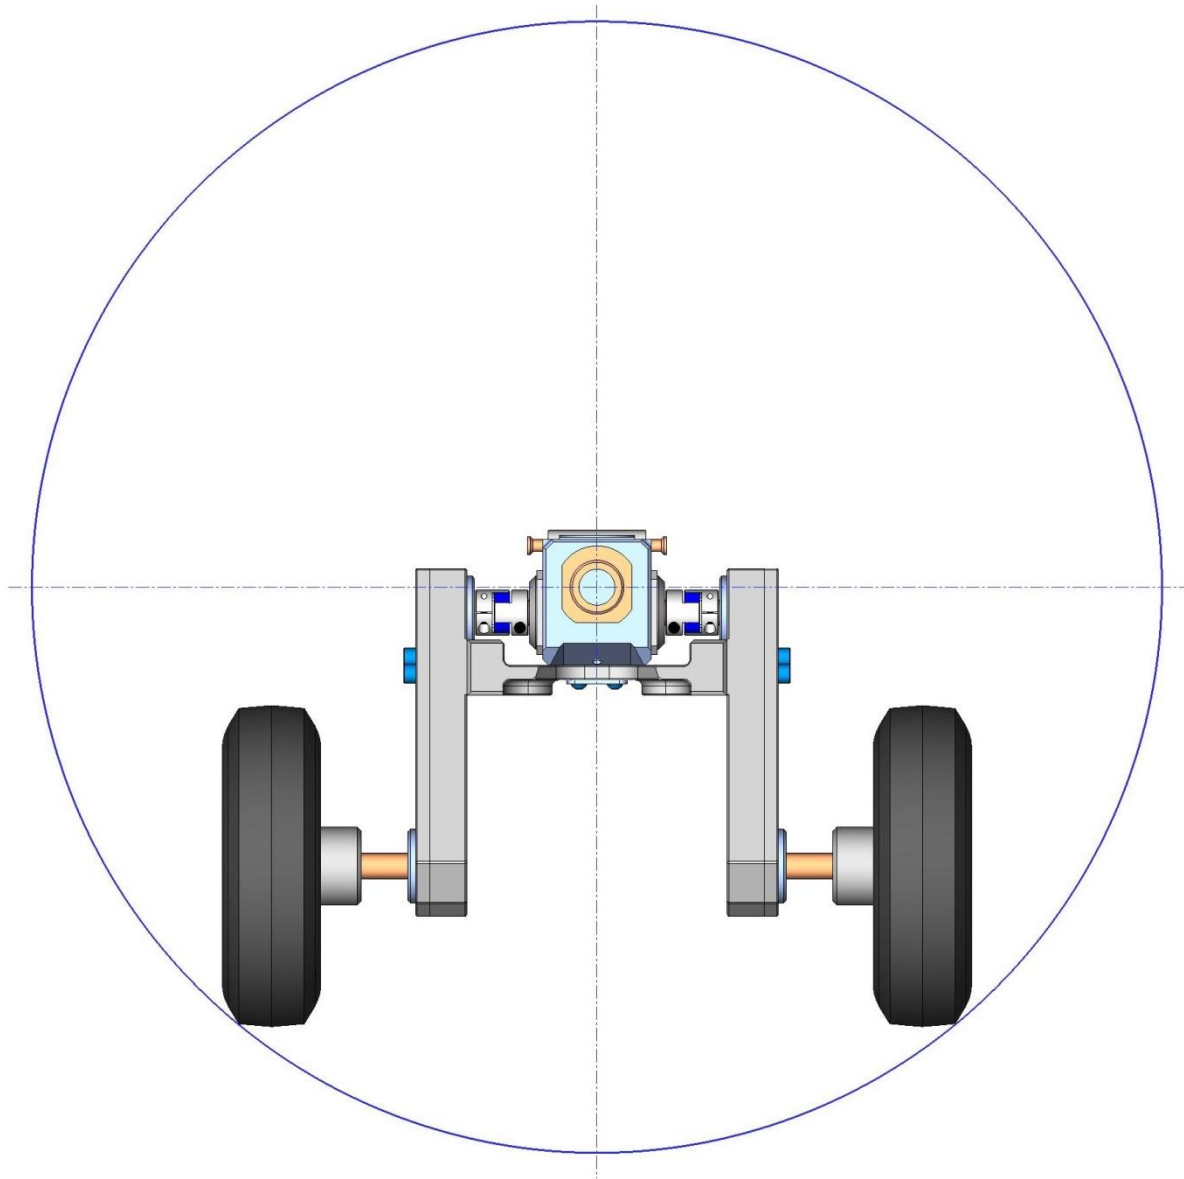

RCPE130 CENTERED PIPE SIZING FOR FRONT CAMERA

PIPE DIAMETER	121 mm Leg Short Axle	150 mm Leg Short Axle	195 mm Leg Extended Axle
108 mm Diameter Wheels	460 mm (18.13 inches)	500 mm (19.69 inches)	599 mm (23.56 inches)
133 mm Diameter Wheels	483 mm (19.00 inches)	529 mm (20.82 inches)	627 mm (24.69 inches)
214 mm Diameter Wheels	617 mm (24.29 inches)	655 mm (25.78 inches)	753 mm (29.65 inches)