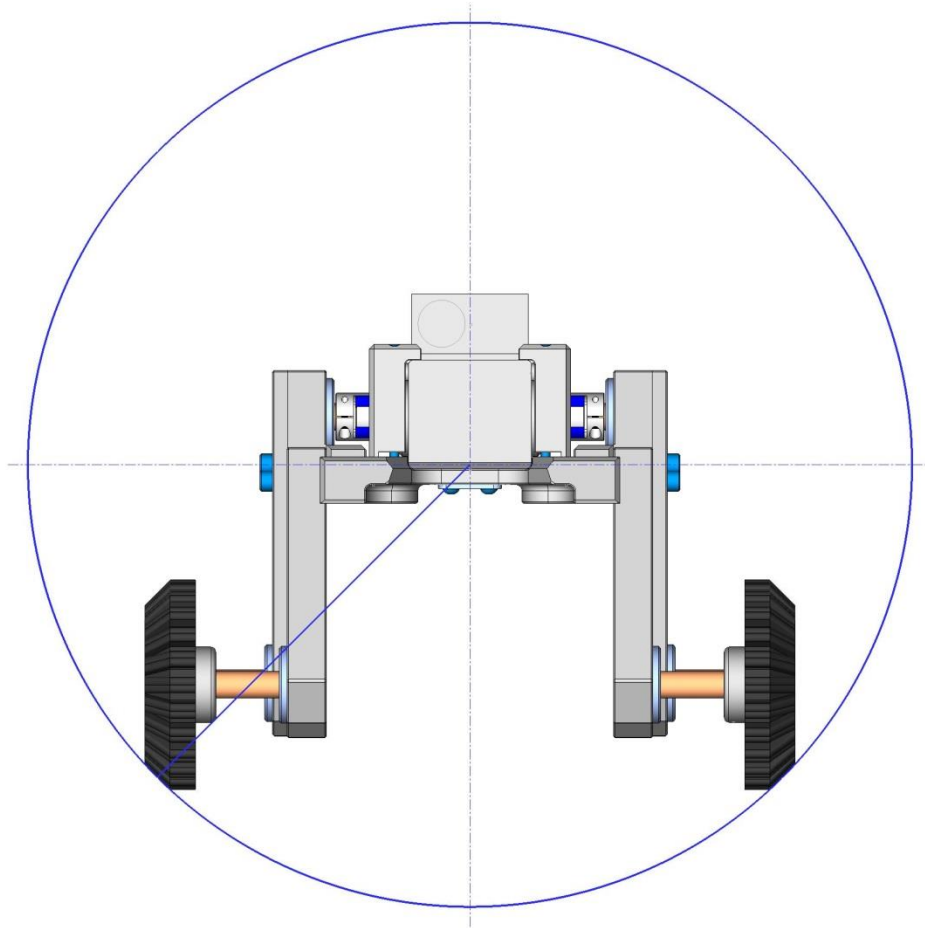

RCPELLX MINIMUM PIPE SIZING FOR 45 DEGREE TIRE CONTACT

Y
1000-14

PIPE DIAMETER	121 mm Leg Short Axle	150 mm Leg Short Axle	195 mm Leg Extended Axle
108 mm Diameter Wheels	444 mm (17.50 inches)	448 mm (17.65 inches)	530 mm (20.85 inches)
133 mm Diameter Wheels	476 mm (18.74 inches)	476 mm (18.74 inches)	561 mm (22.08 inches)