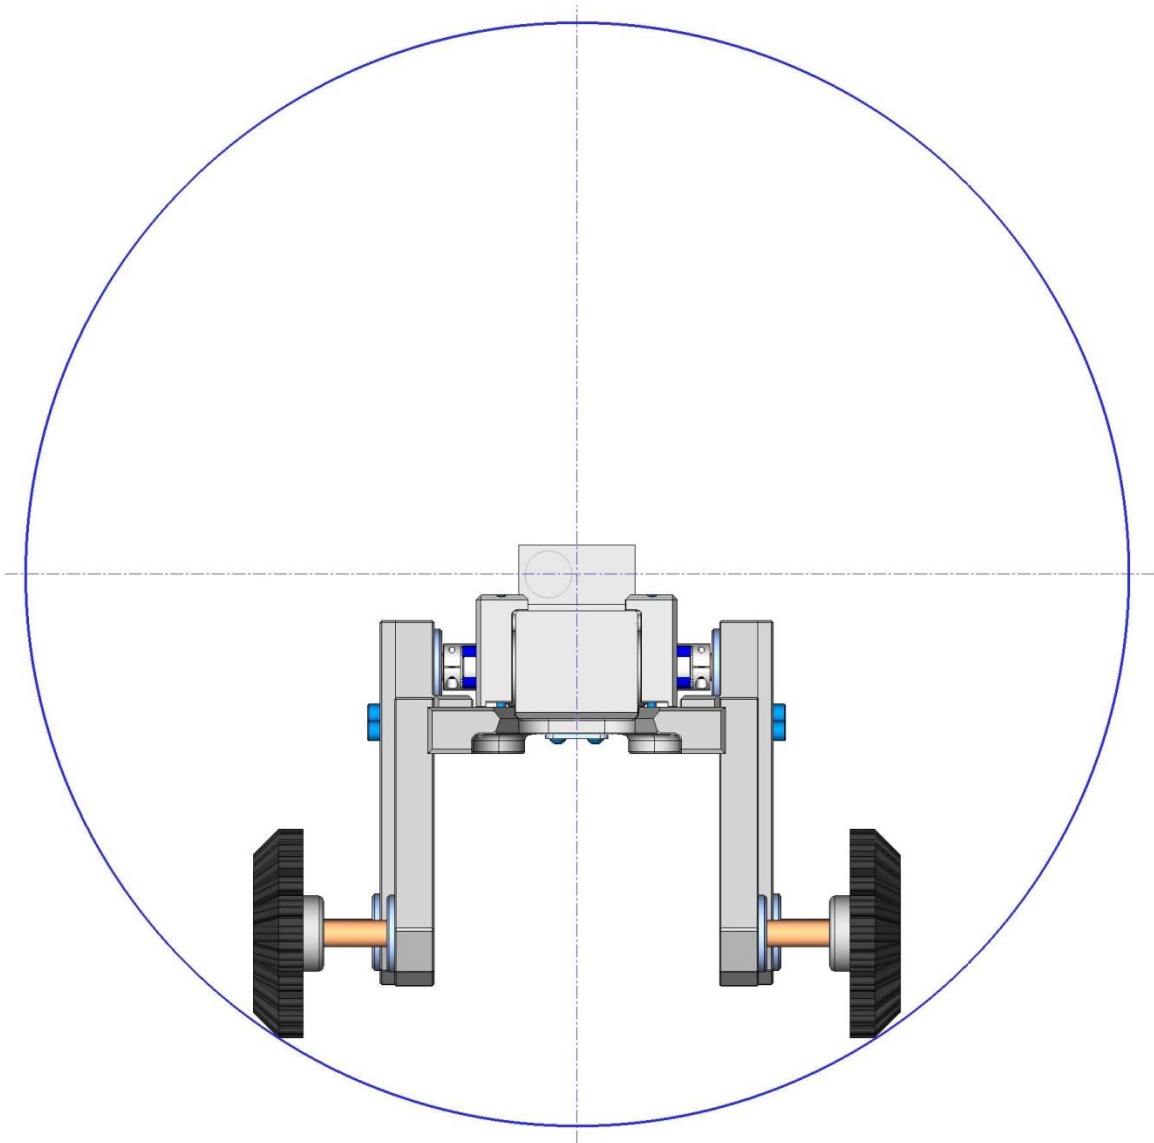

## RCPELLX CENTERED PIPE SIZING FOR FRONT CAMERA

PIPE DIAMETER	121 mm Leg Short Axle	150 mm Leg Short Axle	195 mm Leg Extended Axle
108 mm Diameter Wheels	533 mm (21.00 inches)	576 mm (22.69 inches)	674 mm (26.55 inches)
133 mm Diameter Wheels	564 mm (22.20 inches)	605 mm (23.83 inches)	703 mm (27.68 inches)